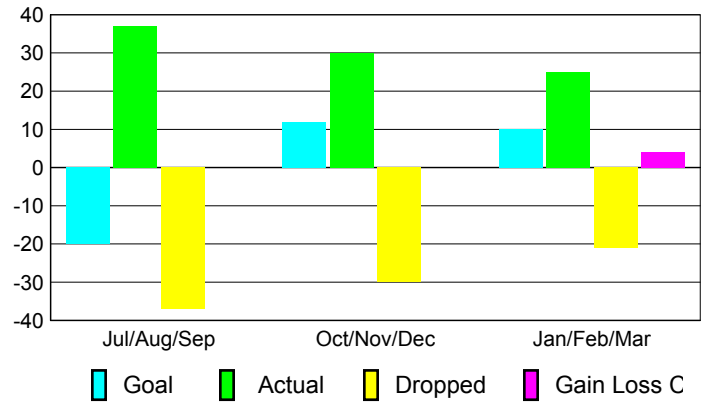

Membership Results 2008-2009

Goal, New, Dropped, Gain/Loss